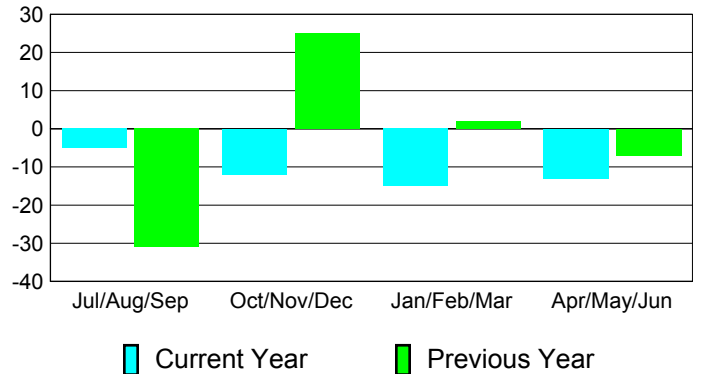

**Membership Results
2010-2011**

**Membership
2009-2010**

Month	Net Memb Goal	Actual New Memb	Actual Dropped Memb	Gain/Loss of Memb	Gain/Loss of Memb
Jul/Aug/Sep	1	18	-23	-5	-31
Oct/Nov/Dec	21	22	-34	-12	25
Jan/Feb/Mar	5	12	-27	-15	2
Apr/May/Jun	8	12	-25	-13	-7
Totals	35	64	-109	-45	-11

Membership Results 2010-2011

Goal, New, Dropped, Gain/Loss

Comparison of Membership Gain/Loss

Current Year Compared to the Previous Year

Gender Comparison 2010-2011

Jul/Aug/Sep

Oct/Nov/Dec

Jan/Feb/Mar