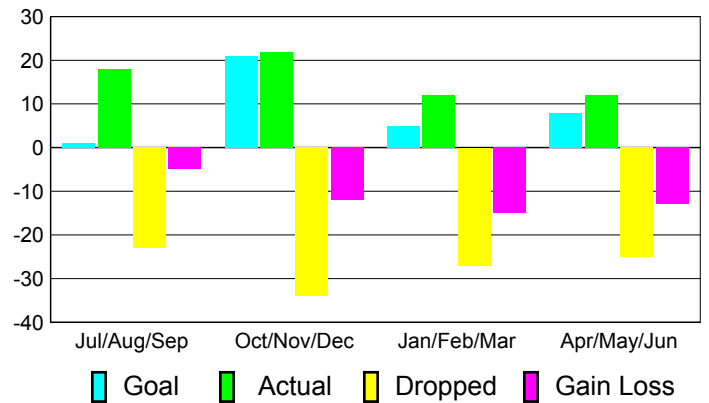

Membership Results 2010-2011

Goal, New, Dropped, Gain/Loss

Comparison of Membership Gain/Loss

Current Year Compared to the Previous Year